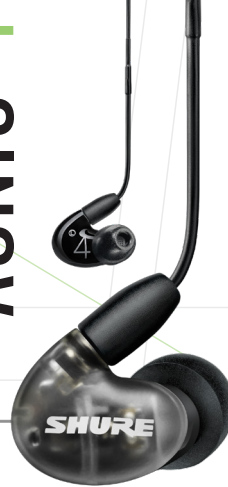

AONIC 215

AONIC 3

AONIC 4

AONIC 5

SE846

OVERVIEW

The AONIC 215 True Wireless Sound Isolating™ Earphones feature studio sound quality in a small package.

AONIC 3 Sound Isolating™ Earphones feature striking full-range sound in the smallest earphone design from Shure.

The first dual-driver hybrid earphone from Shure, AONIC 4 Sound Isolating Earphones feature warm, detailed sound through a combination dynamic and balanced armature design and unique acoustic pathway.

Engineered from decades of experience in earphone development, AONIC 5 Sound Isolating Earphones feature spacious, remarkable sound with clean, natural bass through three high-definition balanced armature drivers.